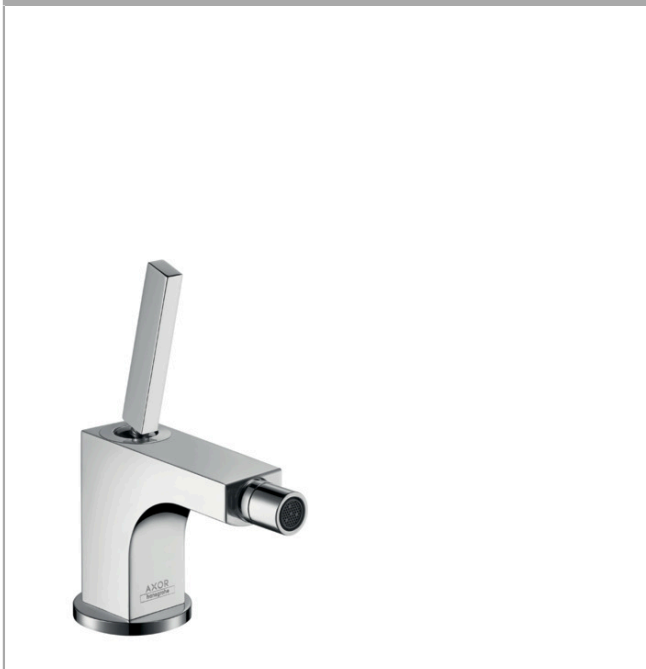

AXOR Citterio
Single lever bidet mixer with pop-up waste set
 Surfaces: **Chrome** Article Number: **39210000**

Description

product features

- consists of: single lever bidet mixer, waste set
- projection 112 mm
- aerator with ball pivot
- laminar spray
- flow rate at 3 bar: 7.2 l/min
- joystick ceramic cartridge
- suitable for continuous flow water heaters
- pop-up waste set G 1¼
- connection dimension: DN15

Product image

Scale drawing

Flowchart