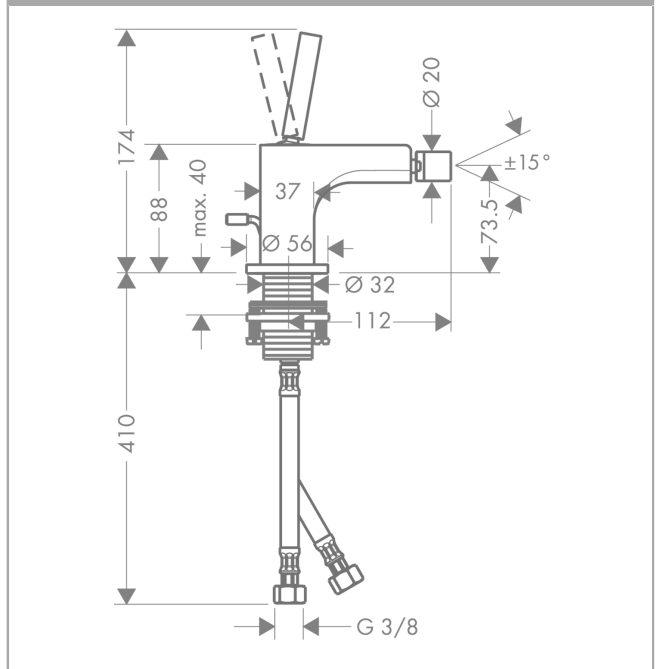

AXOR Citterio
Single lever bidet mixer with pop-up waste set
 Surfaces: **Chrome** Article Number: **39210000**

Description

product features

- consists of: single lever bidet mixer, waste set
- projection 112 mm
- aerator with ball pivot
- laminar spray
- flow rate at 3 bar: 7.2 l/min
- joystick ceramic cartridge
- suitable for continuous flow water heaters
- pop-up waste set G 1¼
- connection dimension: DN15

Product image

Scale drawing

Flowchart